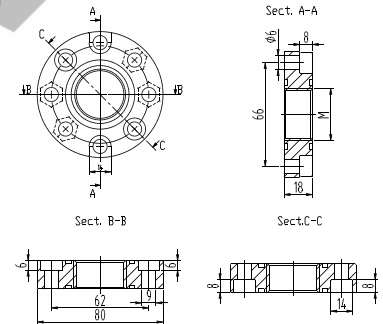

Nozzle Swivel

Item No.	A	B
19640010	3/4"	3/4"
19640020	3/4"	1"
19640030	1"	3/4"
19640040	1"	1"

Hose Connectors

Item No.	A	B
19623010	3/4"	3/4"
19623020	1"	3/4"
19623050	3/4"	1"
19623060	1"	1"

Rotating Hose Connectors

Item No.	A	B
19630010	3/4"	3/4"
19630020	1"	3/4"
19630050	3/4"	1"
19630060	1"	1"

Hose Tails

- Hose connector for dispenser hose and delivery hose

Item No.	A	B
19620010	3/4"	3/4"
19620020	1"	3/4"
19620050	1"	1"

Flange

- A versatile accessory for securing connections between different elements
- Item No.: #19660010

Quick Coupling

- For quickly connecting the pump unit to the fuel drum
- Inlet (Connect to drum): 2"
- Outlet (Connect to pump unit): 1"
- Item No.: 17980090
- Item No.: 17940010

Elbows

- Threaded 90° Elbow

Item No.	A	B
19610020	1"	1"
19610040	3/4"	3/4"

Elbow Rotating Connector

- Used for connecting the nozzle and the hose
- 360° swivel action

Item No.	Connection
19650010	1"
19650030	3/4"